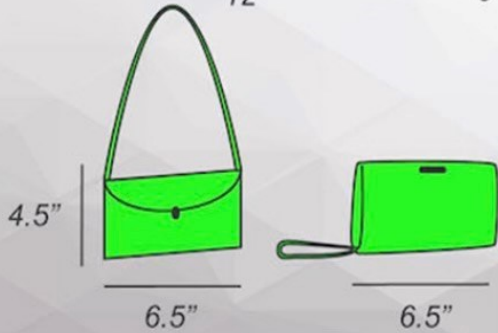

Gameday Bag Policy

APPROVED ITEMS

CLEAR BAG
NO LARGER THAN
12" x 6" x 12"

CLEAR PLASTIC STORAGE BAG
ONE GALLON RESEALABLE

SMALL CLUTCH PURSE
NO LARGER THAN
4.5" x 6.5"

SEAT CUSHION
NO ARMS OR POCKETS

PROHIBITED BAGS