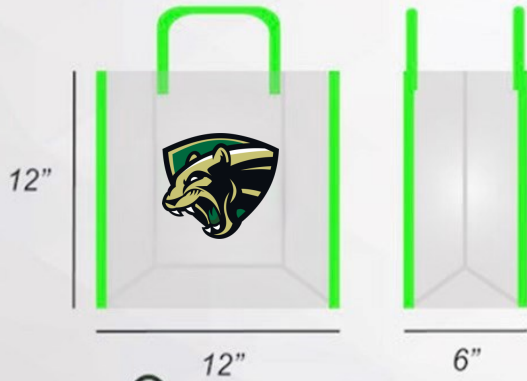

Gameday Bag Policy

APPROVED ITEMS

CLEAR BAG
NO LARGER THAN
12" x 6" x 12"

CLEAR PLASTIC STORAGE BAG
ONE GALLON RESEALABLE

SMALL CLUTCH PURSE
NO LARGER THAN
4.5" x 6.5"

SEAT CUSHION
NO ARMS OR POCKETS

PROHIBITED BAGS

BACKPACK
SOLID OR CLEAR

PRINTED PATTERN PLASTIC BAG

FANNY PACK

PURSE

REUSABLE GROCERY TOTE

MESH BAG

DUFFEL BAG

LARGE TOTE BAG